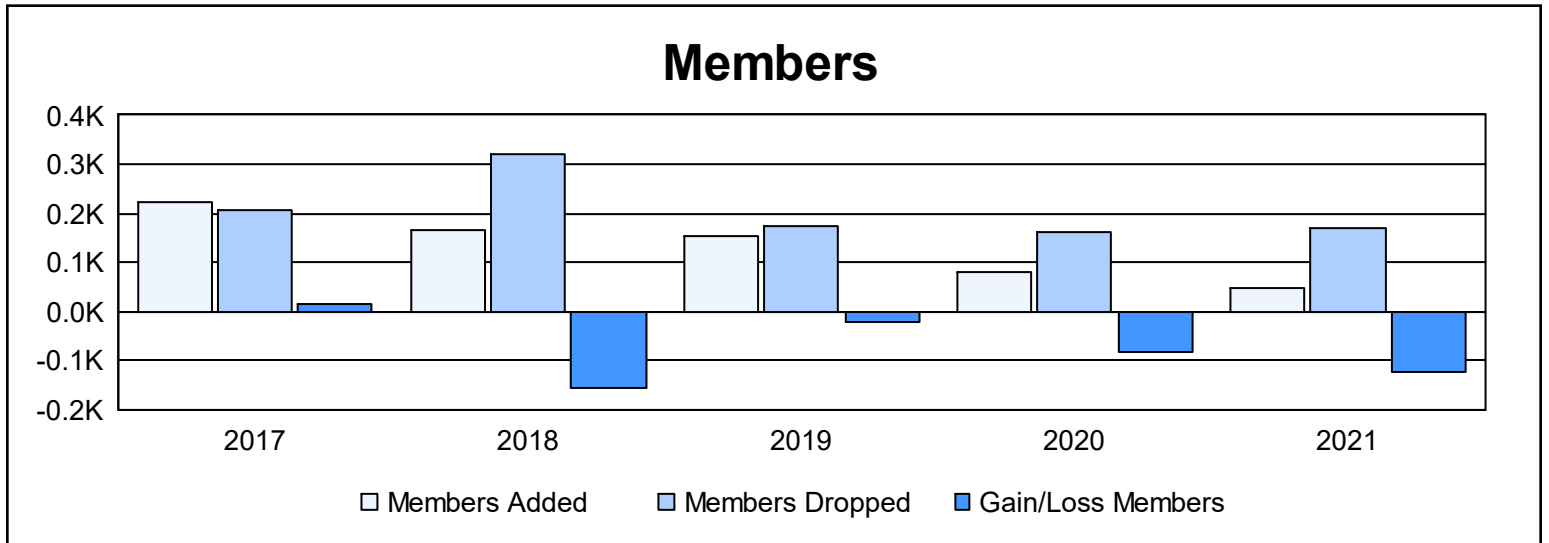

Year	New Clubs	Dropped Clubs	Gain/ Loss Clubs	New Members	Charter Members	Reinstate Members	Transfer Members	Total Member Added	Total Members Dropped	Gain/ Loss Members
2016-2017	2	0	2	145	67	6	5	223	208	15
2017-2018	1	9	-8	116	28	5	15	164	320	-156
2018-2019	1	4	-3	98	24	14	16	152	174	-22
2019-2020	0	0	0	64	11	3	4	82	163	-81
2020-2021	0	3	-3	33	5	3	5	46	170	-124
<b>Average</b>	<b>1</b>	<b>3</b>	<b>-2</b>	<b>91</b>	<b>27</b>	<b>6</b>	<b>9</b>	<b>133</b>	<b>207</b>	<b>-74</b>

### Membership Composition June 2021 Cumulative