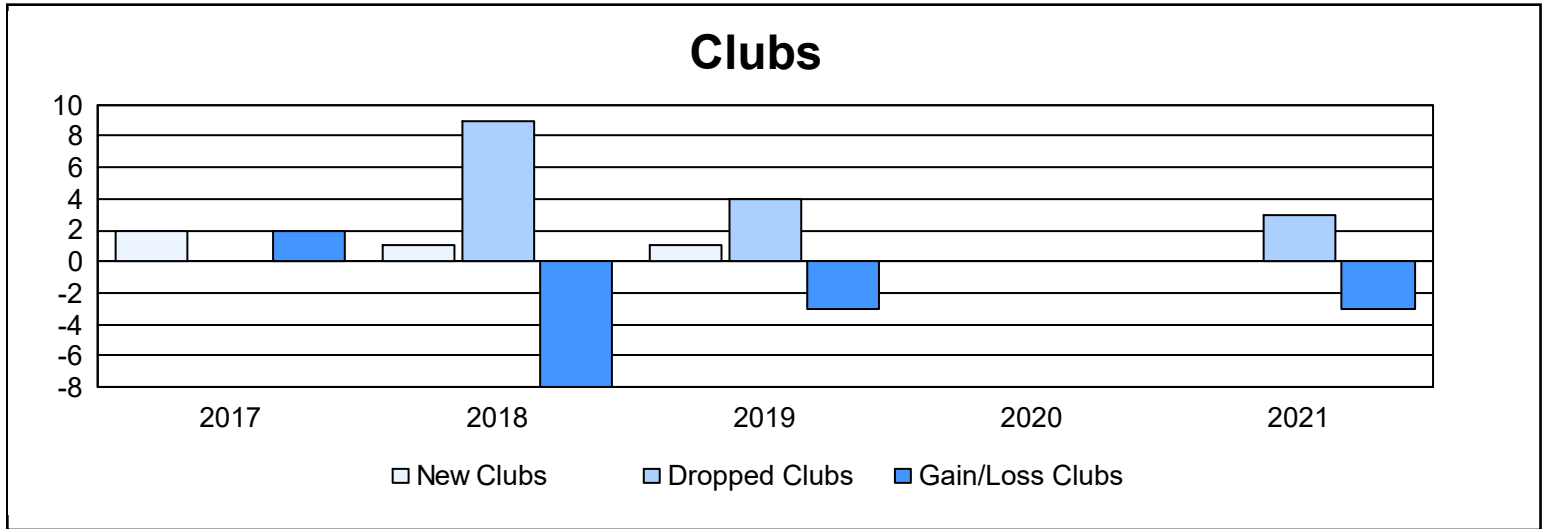

Year	New Clubs	Dropped Clubs	Gain/ Loss Clubs	New Members	Charter Members	Reinstate Members	Transfer Members	Total Member Added	Total Members Dropped	Gain/ Loss Members
2016-2017	2	0	2	145	67	6	5	223	208	15
2017-2018	1	9	-8	116	28	5	15	164	320	-156
2018-2019	1	4	-3	98	24	14	16	152	174	-22
2019-2020	0	0	0	64	11	3	4	82	163	-81
2020-2021	0	3	-3	33	5	3	5	46	170	-124
<b>Average</b>	<b>1</b>	<b>3</b>	<b>-2</b>	<b>91</b>	<b>27</b>	<b>6</b>	<b>9</b>	<b>133</b>	<b>207</b>	<b>-74</b>

### Membership Composition June 2021 Cumulative