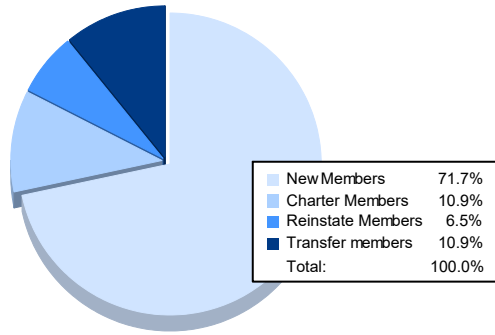

Year	New Clubs	Dropped Clubs	Gain/ Loss Clubs	New Members	Charter Members	Reinstate Members	Transfer Members	Total Member Added	Total Members Dropped	Gain/ Loss Members
2016-2017	2	0	2	145	67	6	5	223	208	15
2017-2018	1	9	-8	116	28	5	15	164	320	-156
2018-2019	1	4	-3	98	24	14	16	152	174	-22
2019-2020	0	0	0	64	11	3	4	82	163	-81
2020-2021	0	3	-3	33	5	3	5	46	170	-124
<b>Average</b>	<b>1</b>	<b>3</b>	<b>-2</b>	<b>91</b>	<b>27</b>	<b>6</b>	<b>9</b>	<b>133</b>	<b>207</b>	<b>-74</b>

### Membership Composition June 2021 Cumulative

### Gender Composition June 2021 Cumulative